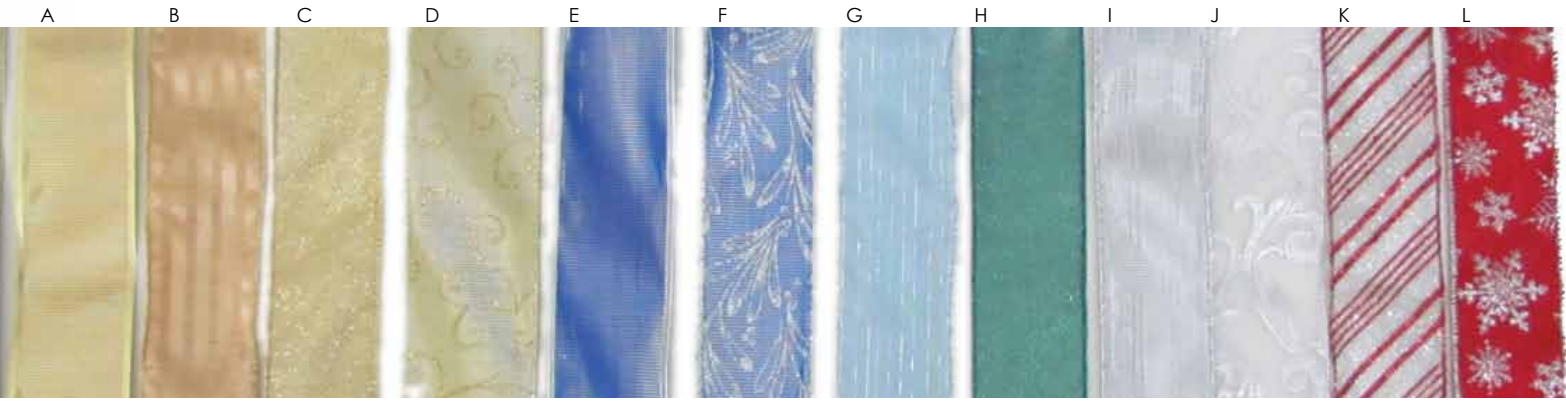

RIBBONS 65mm w X 9m

Left to right

- |   |   |  |  |   |
|---|---|--|--|---|
| A Gold w/ gold sonic edge<br>RIB038704 \$19.00            | D Champagne gold lame w/<br>gold detail 75mm w X 9m<br>RIBL075CHGLVIN \$19.00 | F Blue to silver w/ leaf<br>RIB60545 \$19.00       | I Silver lame w/ silver sonic<br>edge<br>RIB03812S \$19.00 | K White sheer with red/silver<br>glitter stripe<br>RIB60REWST \$19.00 |
| B Gold w/shiny & matt stripes<br>RIB309204 \$19.00        | E Blue to silver w/ silver sonic<br>edge<br>RIBM006BLSIZZSS \$19.00           | G Blue sheer w/ silver stripe<br>RIB032211 \$19.00 | J Silver sheer w/ leaf<br>RIB60SILE \$19.00                | L Red w/ silver snowflake<br>RIBREDSN \$19.00                         |
| C Gold sheer w/ glitter &<br>sequins<br>RIB60GLSQ \$19.00 |   | H Teal Shimmer<br>RIB60TESH \$19.00                |  |   |

Left to right

- |   |   |  |   |  |
|---|---|--|---|--|
| M Red velvet w/gold edge<br>RIBT513 \$19.00<br>Also available in<br>100mm w X 9m<br>RIB944011 \$19.00 | N Red to Gold lame<br>RIBL006REDPGO \$19.00       | P Red w/ gold sonic edge<br>RIB03812R \$19.00              | R Green w/ red poinsettia glitter<br>RIB60RGPO \$19.00    | T Red w/ flocked poinsettia<br>RIB298104 \$19.00 |
|   | O Red w/shiny & matt stripes<br>RIB309206 \$19.00 | Q Gold red sheer w/ red<br>flock vine<br>RIB298104 \$19.00 | S Red sheer w/ gold glittered<br>stripe RIB60RESQ \$19.00 | U Red w/ Gold Holly leaf<br>RIB60HOLLY \$19.00   |